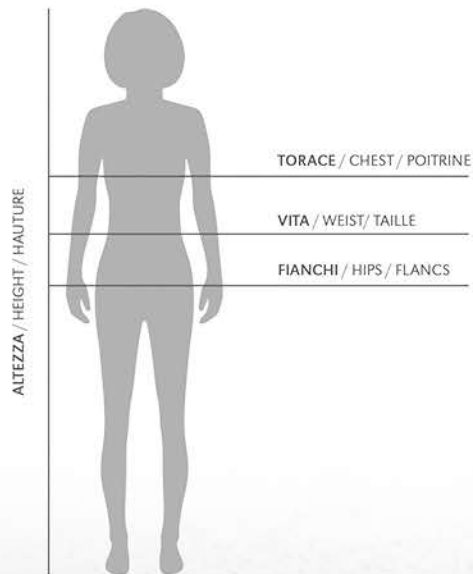

TAGLIE UOMO / SIZES MAN / TAILLES HOMME										
	EUROPEAN	ITALIAN	TORACE CHEST POITRINE		VITA WEIST TAILLE		FIANCHI HIPS FLANCS		ALTEZZA HEIGHT HAUTEUR	
			cm	inc	cm	inc	cm	inc	cm	inc
KID	3YXS	22-24							98-108	39-42.5
	2YXS	26-28							110-120	42.5-47.2
JUNIOR	YXS	30-32	64-72	25-28	54-60	21.26-24	66-74	26-29	122-132	48-52
	XXS	34-36	72-80	28-31	60-66	24-26	74-82	29-32	134-144	52.8-56.7
	XS	38-40	80-88	31-35	66-72	26-28	82-90	32-35	146-156	57.5-61.4
ADULT	S	42-44	90-94	35-37	72-76	28-30	92-96	36-38	167-172	65.7-67.7
	M	46-48	94-98	37-39	76-80	30-31	96-100	38-39.4	173-178	68.1-70.1
	L	50-52	98-102	39-40.2	80-84	31-33	100-104	39.4-40.9	179-184	70.5-72.4
	XL	54	102-106	40.2-41.7	84-88	33-35	104-108	40.9-42.5	185-190	72.8-74.8
	XXL	56	106-110	41.7-43.3	88-92	35-36	108-112	42.5-44.1	191-196	75.2-77.2
	3XL	58	110-114	43.3-44.9	92-94	36-37	112-116	44.1-45.7	197-202	77.6-79.5
	4XL	60	114-118	44.9-46.5	94-96	37-38	116-120	45.7-47.2	203-208	79.9-81.9

TAGLIE DONNA / SIZES WOMAN / TAILLES FEMME										
	EUROPEAN	ITALIAN	TORACE CHEST POITRINE		VITA WEIST TAILLE		FIANCHI HIPS FLANCS		ALTEZZA HEIGHT HAUTEUR	
			cm	inc	cm	inc	cm	inc	cm	inc
KID	3YXS	24-26							98-108	39-42.5
	2YXS	26-28							110-120	42.5-47.2
JUNIOR	YXS	30-32	64-72	25-28	54-60	21.26-24	66-74	26-29	122-132	48-52
	XXS	34-36	72-80	28-31	60-66	24-26	74-82	29-32	134-144	52.8-56.7
	XS	38-40	80-88	31-35	66-72	26-28	82-92	32-36	146-156	57.5-61.4
ADULT	S	42-44	84-88	33-35	68-72	27-28	92-96	36-38	164-168	64.6-66.1
	M	46-48	88-92	35-36	72-76	28-30	96-100	38-39.4	169-173	66.5-68.1
	L	50-52	92-96	36-38	76-80	30-31	100-104	39.4-40.9	174-178	68.5-70.1
	XL	54	96-100	38-39.4	80-84	31-33	104-108	40.9-42.5	179-183	70.5-72
	XXL	56	100-104	39.4-40.9	84-88	33-35	108-112	42.5-44.1	184-188	72.4-74
	3XL	58	104-108	40.9-42.5	88-92	35-36	112-116	44.1-45.7	189-193	74.4-76
	4XL	60	108-112	42.5-44.2	92-96	36-38	116-120	45.7-47.2	194-198	76.4-78